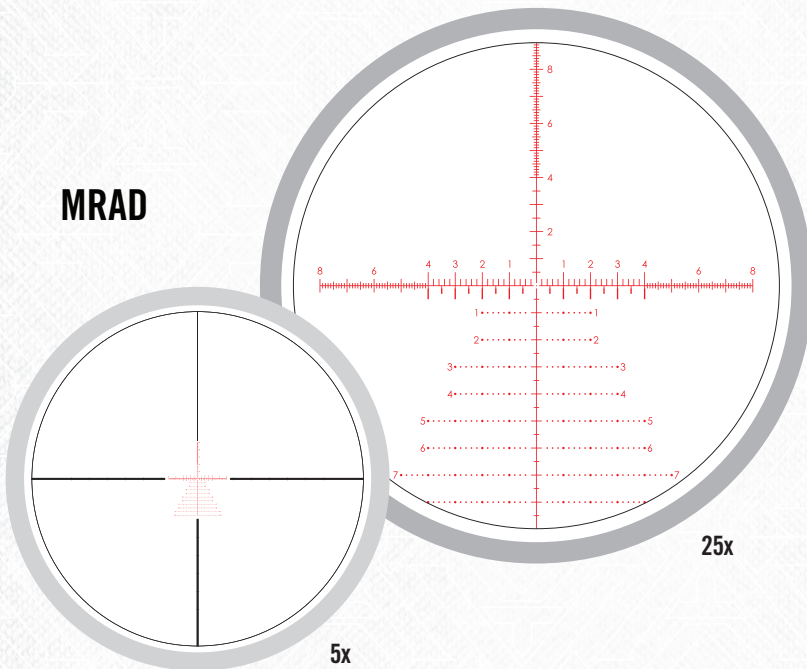

STRIKE EAGLE®

5-25x56 FFP RIFLESCOPE

MOA

EBR-7C RETICLE

A versatile reticle that fits comfortably in the hands of long-range shooters, competitive shooters, and military and law enforcement professionals.

- ▶ **FIRST FOCAL PLANE**
Subtensions remain accurate at any range.
- ▶ **ILLUMINATED RETICLE**
To ease use in low light and dark backgrounds.
- ▶ **FINE HOLDOVER DOTS**
For fast wind and elevation holdovers.

MRAD

FINE CENTER DOT

Precise aiming; aids in establishing a perfect zero.

FINE SUBTENSIONS ALONG TOP OF HORIZONTAL AXIS

1 MOA/0.2 MRAD for refined wind holds.

HEAVY MARKINGS ALONG BOTTOM OF HORIZONTAL AXIS