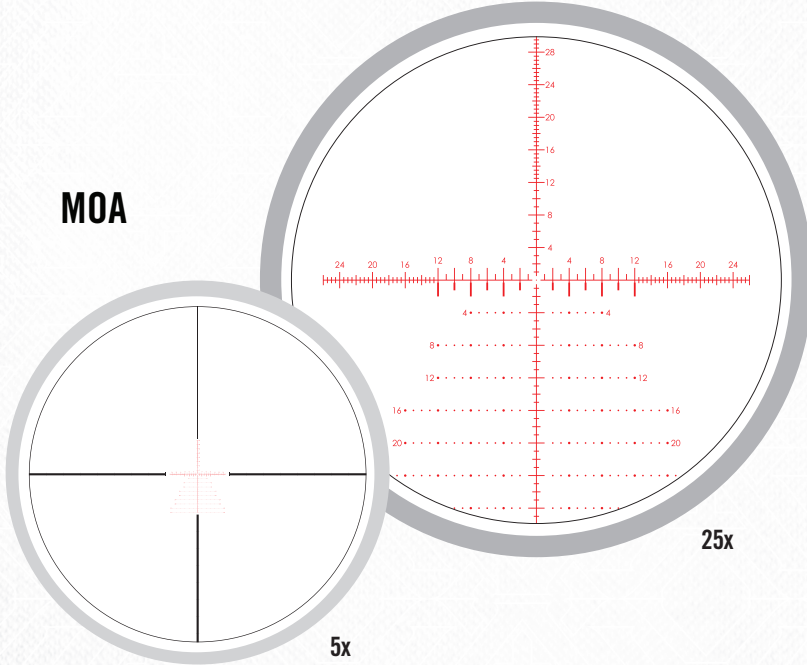

STRIKE EAGLE®

5-25x56 FFP RIFLESCOPE

MOA

EBR-7C RETICLE

A versatile reticle that fits comfortably in the hands of long-range shooters, competitive shooters, and military and law enforcement professionals.

- ▶ **FIRST FOCAL PLANE**
Subtensions remain accurate at any range.
- ▶ **ILLUMINATED RETICLE**
To ease use in low light and dark backgrounds.
- ▶ **FINE HOLDOVER DOTS**
For fast wind and elevation holdovers.

MRAD

FINE CENTER DOT

Precise aiming; aids in establishing a perfect zero.

FINE SUBTENSIONS ALONG TOP OF HORIZONTAL AXIS

1 MOA/0.2 MRAD for refined wind holds.

HEAVY MARKINGS ALONG BOTTOM OF HORIZONTAL AXIS

2 MOA/0.5 MRAD - for engaging moving targets on low magnification.