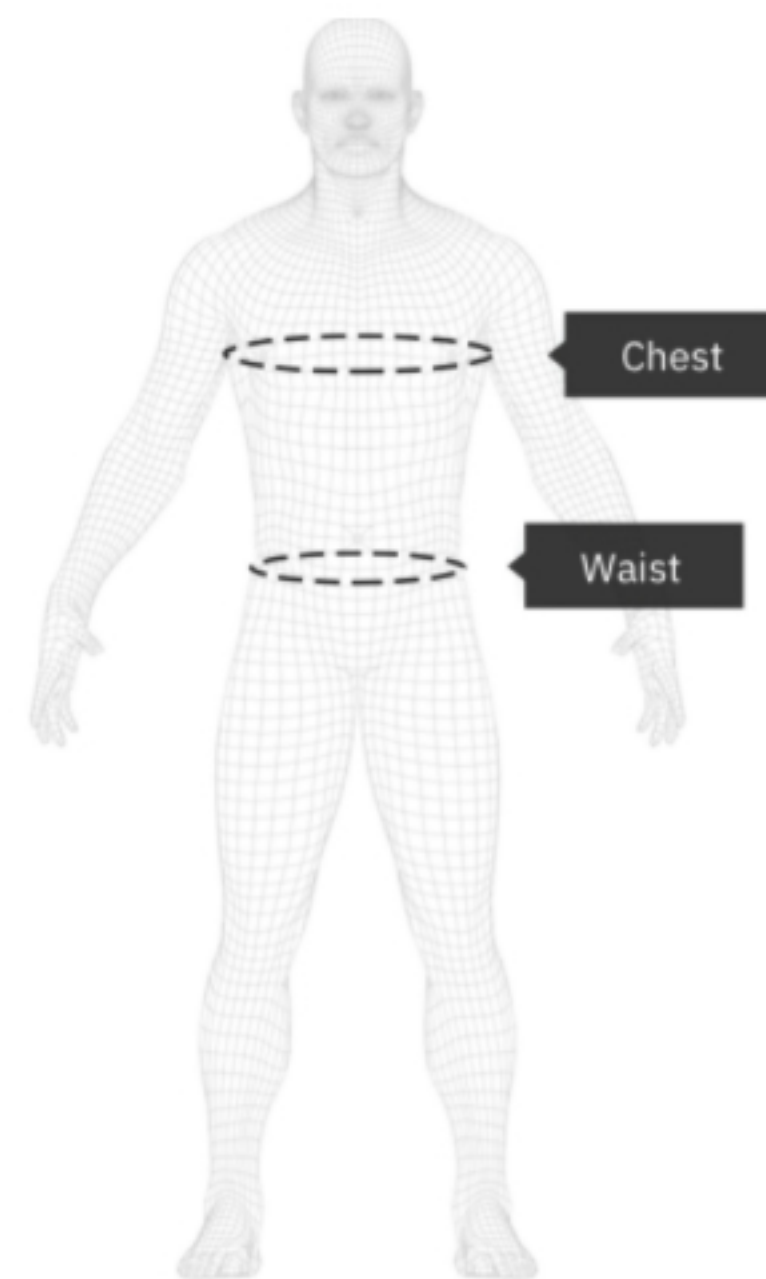

Size chart

Size	Vest Chest circumference	Cummerbund Waist circumference	Armor Insert Size (WxH)
S	33.1" - 37.3" (84 - 94 cm)	28.2" - 32.3" (72 - 87 cm)	8.6" x 11.7" (22 x 30 cm)
M	37.4" - 43.5" (95 - 110 cm)	32.4" - 38.7" (83 - 98 cm)	9.4" x 12.5" (24 x 32 cm)
L	43.6" - 46.7" (111 - 118 cm)	38.8" - 41.8" (99 - 106 cm)	10.1" x 13.3" (26 x 34 cm)
XL	46.8" - 52.8" (119 - 134 cm)	41.9" - 48.0" (107 - 122 cm)	10.9" x 14" (28 x 36 cm)

To reach the maximum comfort use 15-25mm (0.6"-1") SAPI plates that match the vest size. Cummerbund size could be different size.