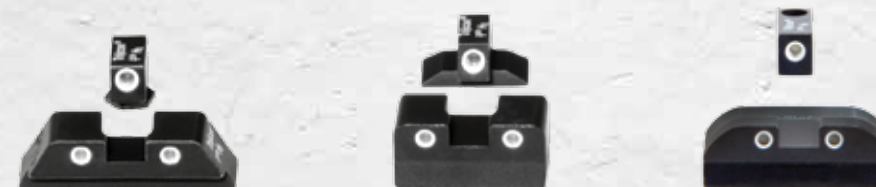

TRIJICON

BRIGHT & TOUGH™ NIGHT SIGHTS

AMERICA'S FINEST DESERVE THE BEST

The Trijicon Bright & Tough™ Night Sights are a self-luminous, three-dot, night sight alternative to traditional iron sights. They are the first choice of major handgun manufacturers and standard issue with numerous local, state and federal law enforcement agencies.

MODELS