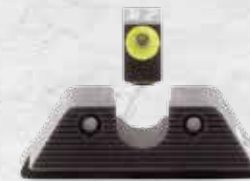

HD™ NIGHT SIGHTS