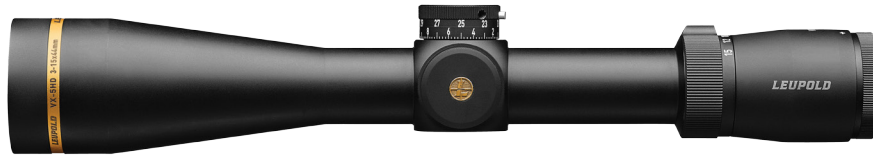

LEUPOLD

NEW

VX-5HD 3-15x44 Side Focus CDS-ZL2

Duplex
171714

Wind-Plex
171715

Impact-29 MOA
171716

Boone & Crockett
171717

The VX-5HD is taking optical performance to a whole new level. We gave it a High-Definition optical system for sharp clarity, and the Twilight Max™ Light Management System for great low-light performance, giving hunters a visible advantage at dawn and dusk when game is on the move. The new CDS-ZL2 (Custom Dial System ZeroLock 2) elevation dial locks in place so it cannot be inadvertently rotated off zero. A mere press of a button will allow the user to dial up two turns of elevation, if necessary. On the 2nd revolution of the elevation dial, the button sinks in to show you are on the 2nd turn so you can dial for extended ranges and never lose your place. The covered pop-up windage dial provides fast and accurate sight-in and easy rezero. All VX-5HD CDS-ZL2 riflescopes include one free Custom Ballistic Dial with purchase.

SPECIFICATIONS

Actual Magnification - Low/High.....	3.0 / 15.0
Linear FOV (ft/100 yd) - Low/High.....	38.2 / 7.9
Linear FOV (m/100 m) - Low/High.....	12.7 / 2.5
Eye Relief (in/mm) - Low.....	3.7 / 95.0
Eye Relief (in/mm) - High.....	3.7 / 95.0
Maintube Diameter (mm).....	30.0
Elevation Adjustment Range (MOA).....	75.0
Windage Adjustment Range (MOA).....	75.0
Weight (oz/g).....	19.9 / 564.0
Length (in).....	13.5
Package Dims (LxWxH).....	17" x 3.7" x 4.1"

SPECIAL FEATURES

CDS-ZL2 Elevation and Pop-up rezero Windage Dials
Guard-ion Lens Coating sheds water, dirt and fingerprints
Bungee Style Lens Covers included

AVAILABLE ACCESSORIES

30mm Rings
Scope Coat
Alumina Flip-Back Lens Covers
VX-6HD Throw Lever