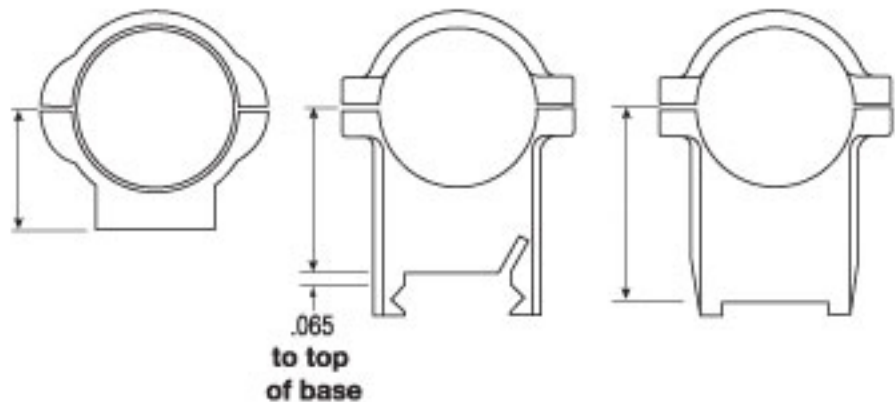

RING HEIGHTS

	Low	Med	High	Extra High
Std. 1" & Sig 1"	0.65	0.77	0.89	-
Std. 30mm & Sig 30mm	-	0.78	0.80	1.02
Zee 1" & Quick Detach 1"	0.63	0.76	0.95	-
Zee Sig 1"	-	0.77	0.92	-
Zee 30mm incl. Sig	-	0.81	0.93	1.18
CZ (all)	-	1.00	-	-
.22 Signature Deluxe	-	0.90	1.29	-
1" .22 rings (all)	-	0.80	0.95	-

Dimensions listed are from the center line of the scope tube to the bottom of the ring.