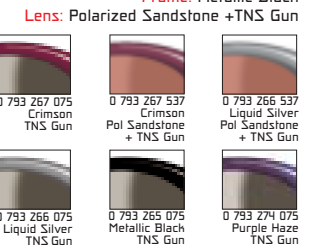

BRENT DOBLE, VOLLEYBALL

ACTION SPORT

OPTICS CONTROL SYSTEM™ [OCS]

Wherever you are and whatever the conditions, Bollé's Optics Control System™ offers you interchangeable lenses for the constantly changing environments of sport. Available OCS lenses: Bollé 100, EagleVision 2™ [Standard, Gold, and Dark], Citrus, Clear, CompetiVision™, Lemon, Polarized Sandstone, Polarized TNS (True Neutral Smoke), TNS, TNS Gun and Vermillon. [Not all lenses available for each frame.]

Supercell

Turbulence

Malcont
(Lenses Not Interchangeable)

SOS Adapter

Vigilante

Parole

Supercell

62/34/62/16/128
0 793 265 537
Frame: Metallic Black