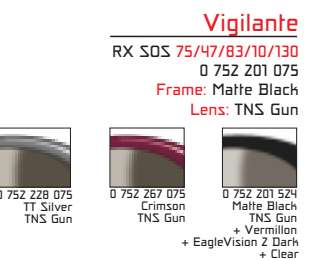

BRENT DOBLE, VOLLEYBALL

ACTION SPORT

OPTICS CONTROL SYSTEM™ [OCS]

Wherever you are and whatever the conditions, Bollé's Optics Control System™ offers you interchangeable lenses for the constantly changing environments of sport. Available OCS lenses: Bollé 100, EagleVision 2™ [Standard, Gold, and Dark], Citrus, Clear, CompetiVision™, Lemon, Polarized Sandstone, Polarized TNS (True Neutral Smoke), TNS, TNS Gun and Vermillon. [Not all lenses available for each frame.]

Supercell

Turbulence

Malcont
(Lenses Not Interchangeable)

SOS Adapter

Vigilante

Parole

Supercell

62/34/62/16/128
0 793 265 537
Frame: Metallic Black

Lens: Polarized Sandstone + TNS Gun

Turbulence

62/36/62/16/125
0 785 238 537
Frame: TT Red

Lens: Polarized Sandstone + TNS Gun

Malcont

69/40/69/10/125
0 797 267 075
Frame: Crimson

Lens (fixed): TNS Gun

Vigilante