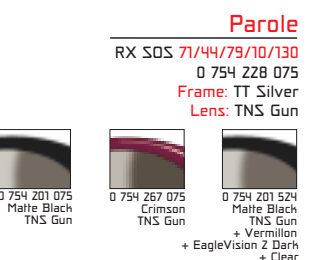

Supercell

Turbulence

Malcont
(Lenses Not Interchangeable)

SOS Adapter

Vigilante

Parole

Supercell

62/34/62/16/128
0 793 265 537
Frame: Metallic Black