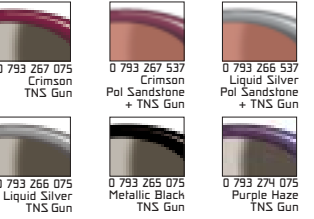

Supercell

62/34/62/16/128
0 793 265 537
Frame: Metallic Black

Lens: Polarized Sandstone + TNS Gun