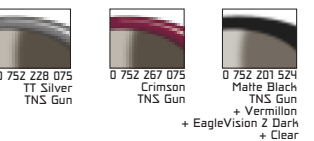

Vigilante

RX SOS 75/47/83/10/130
0 752 201 075
Frame: Matte Black

Lens: TNS Gun