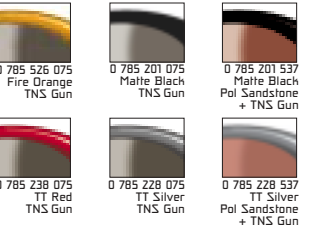

Turbulence

62/36/62/16/125
0 785 238 537
Frame: TT Red

Lens: Polarized Sandstone + TNS Gun