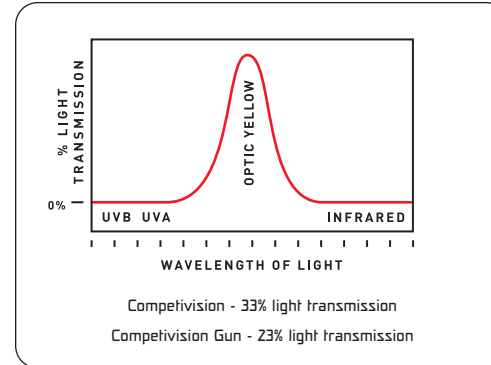

Boomslang

Boomslang
RXB 61/36/61/17/120
1 755 001 127
Frame: Shiny Black
Lens: CompetiVision Gun

TENNIS