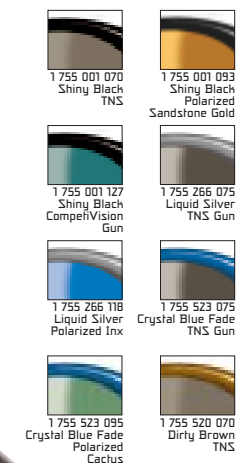

Boomslang

RX8 61/36/61/17/120
1 755 520 117

Frame: Dirty Brown
Lens: Polarized Midas

Boomslang