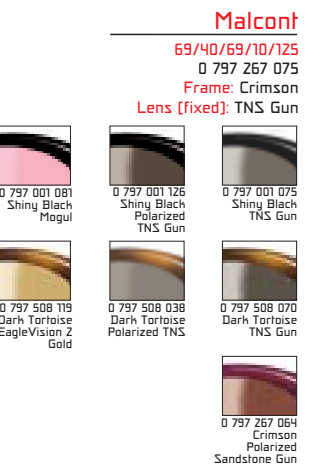

Supercell

Turbulence

Malcont
(Lenses Not Interchangeable)

SOS Adapter

Vigilante

Parole

Supercell

62/34/62/16/128
0 793 265 537
Frame: Metallic Black